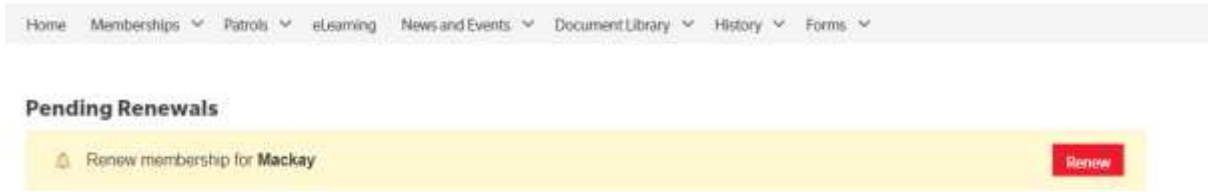

Steps to Completing CYRM'S

Log into the Portal Members Portal (link)

Select eLearning

Select Log into eLearning

On the left-hand side select Training Library

Scroll down and select SLSQ CRYMS