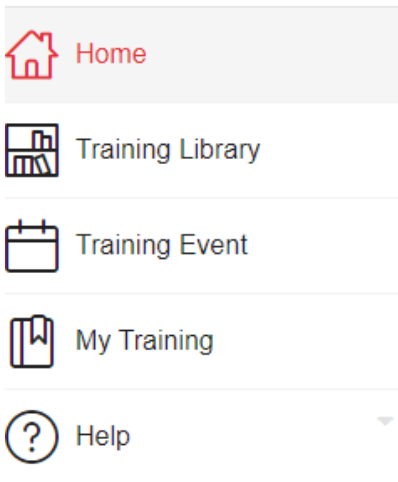

Steps to Completing CYRM'S

Log into the Portal Members Portal (link)

Select eLearning

Select Log into eLearning

On the left-hand side select Training Library

Scroll down and select SLSQ CRYMS